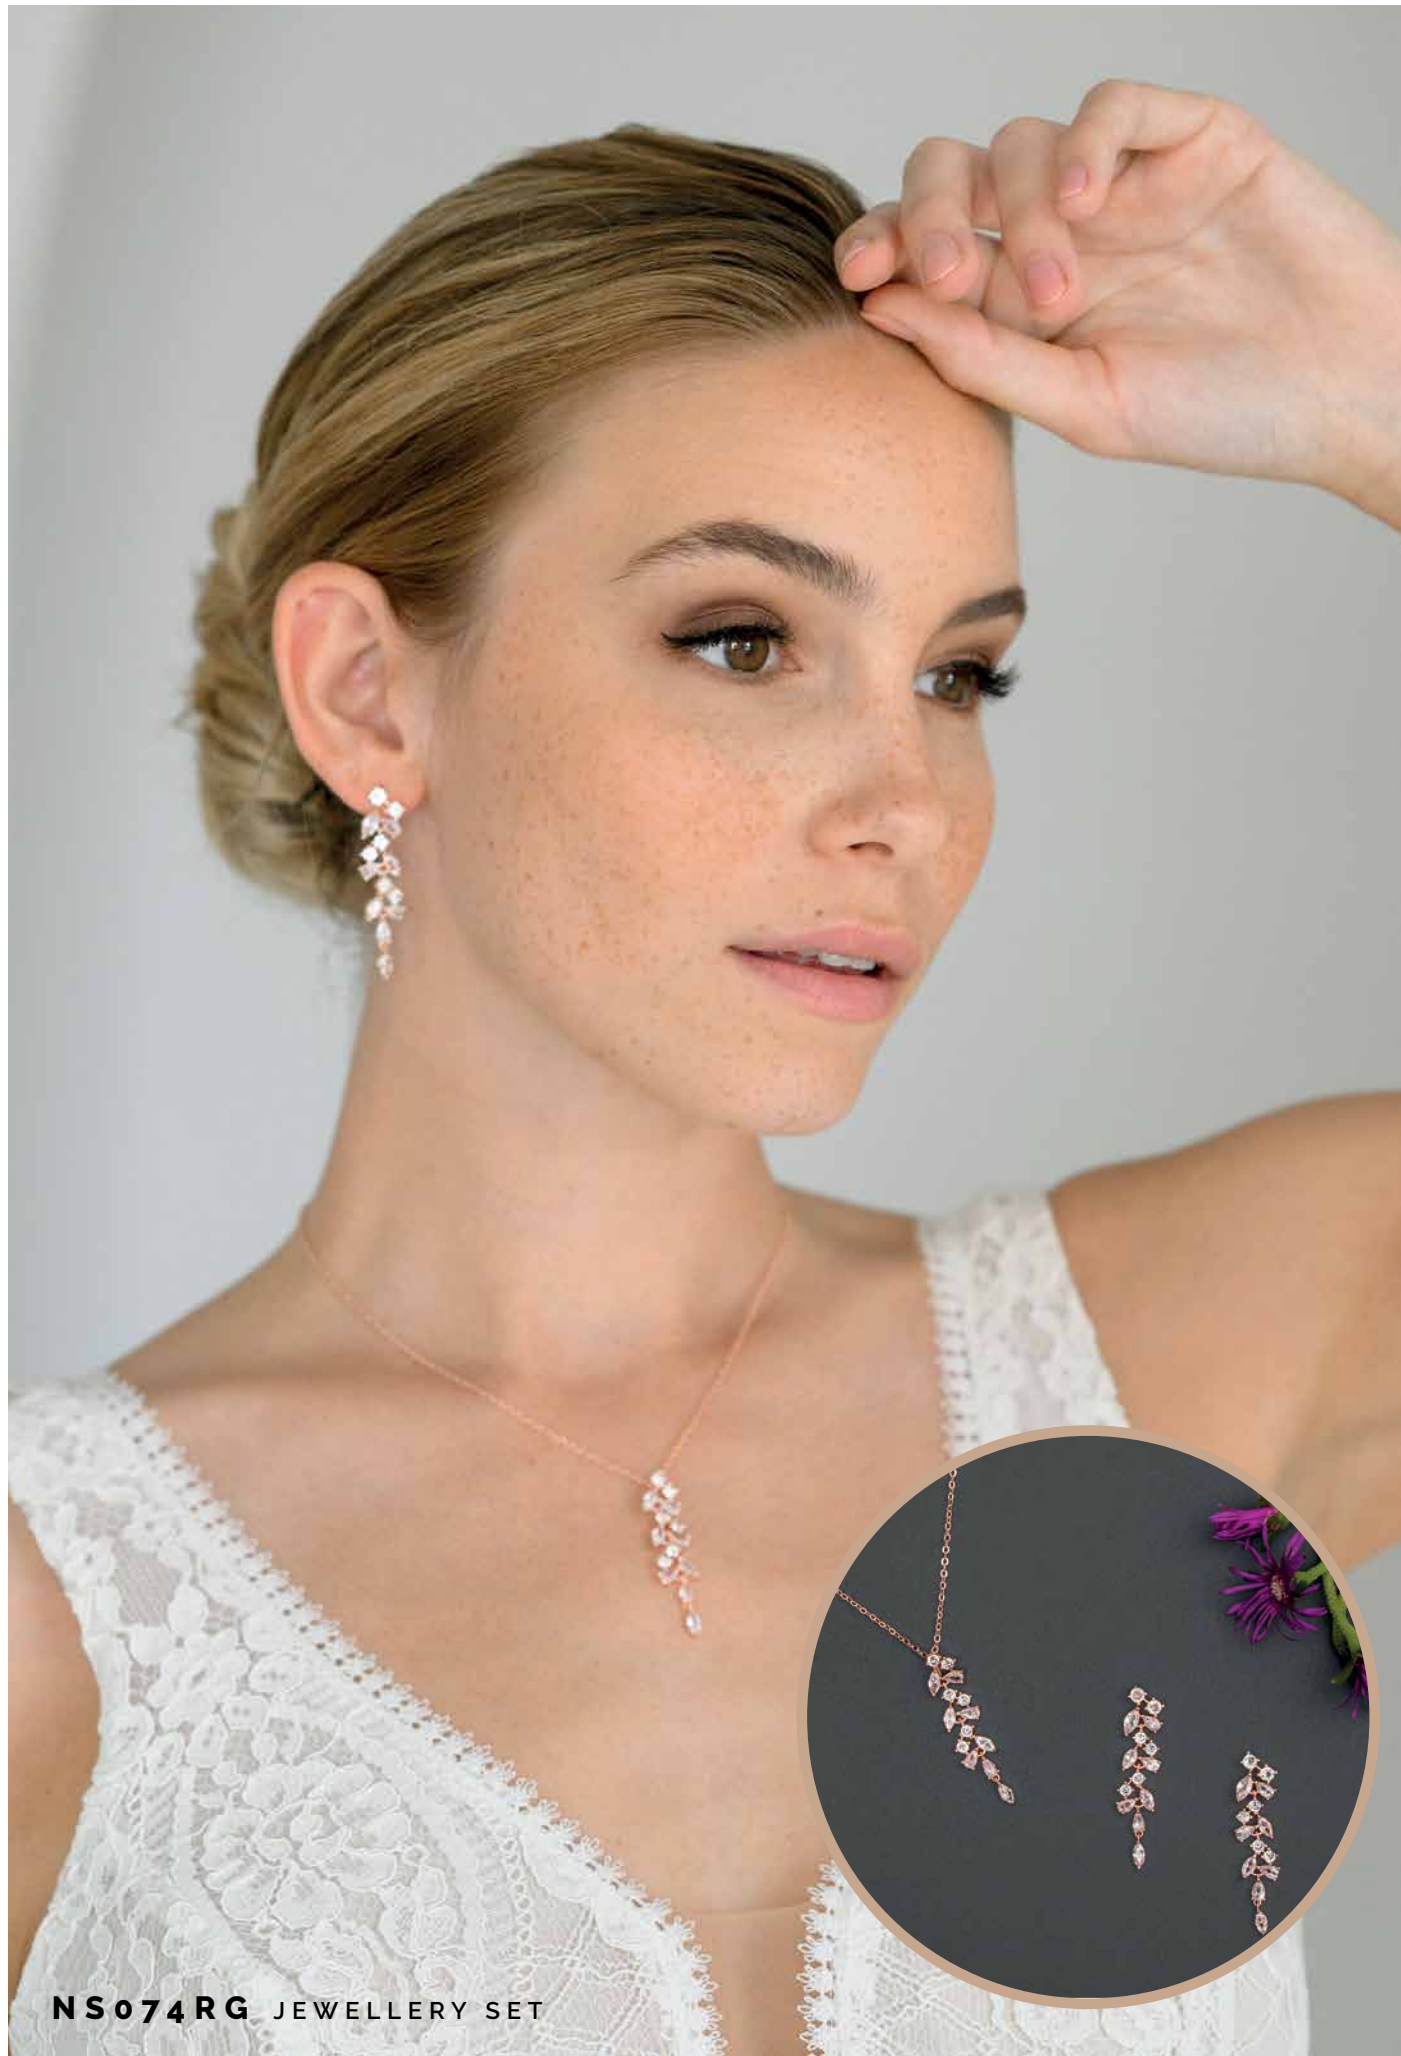

SARAH

36-41, 7 CM  
IVORY

ZOEY

36-41, 7,3 CM  
IVORY

NEW JEWELLERY  
COLLECTION  
2024

NS070S JEWELLERY SET

NS070RG JEWELLERY SET

**NS074RG** JEWELLERY SET