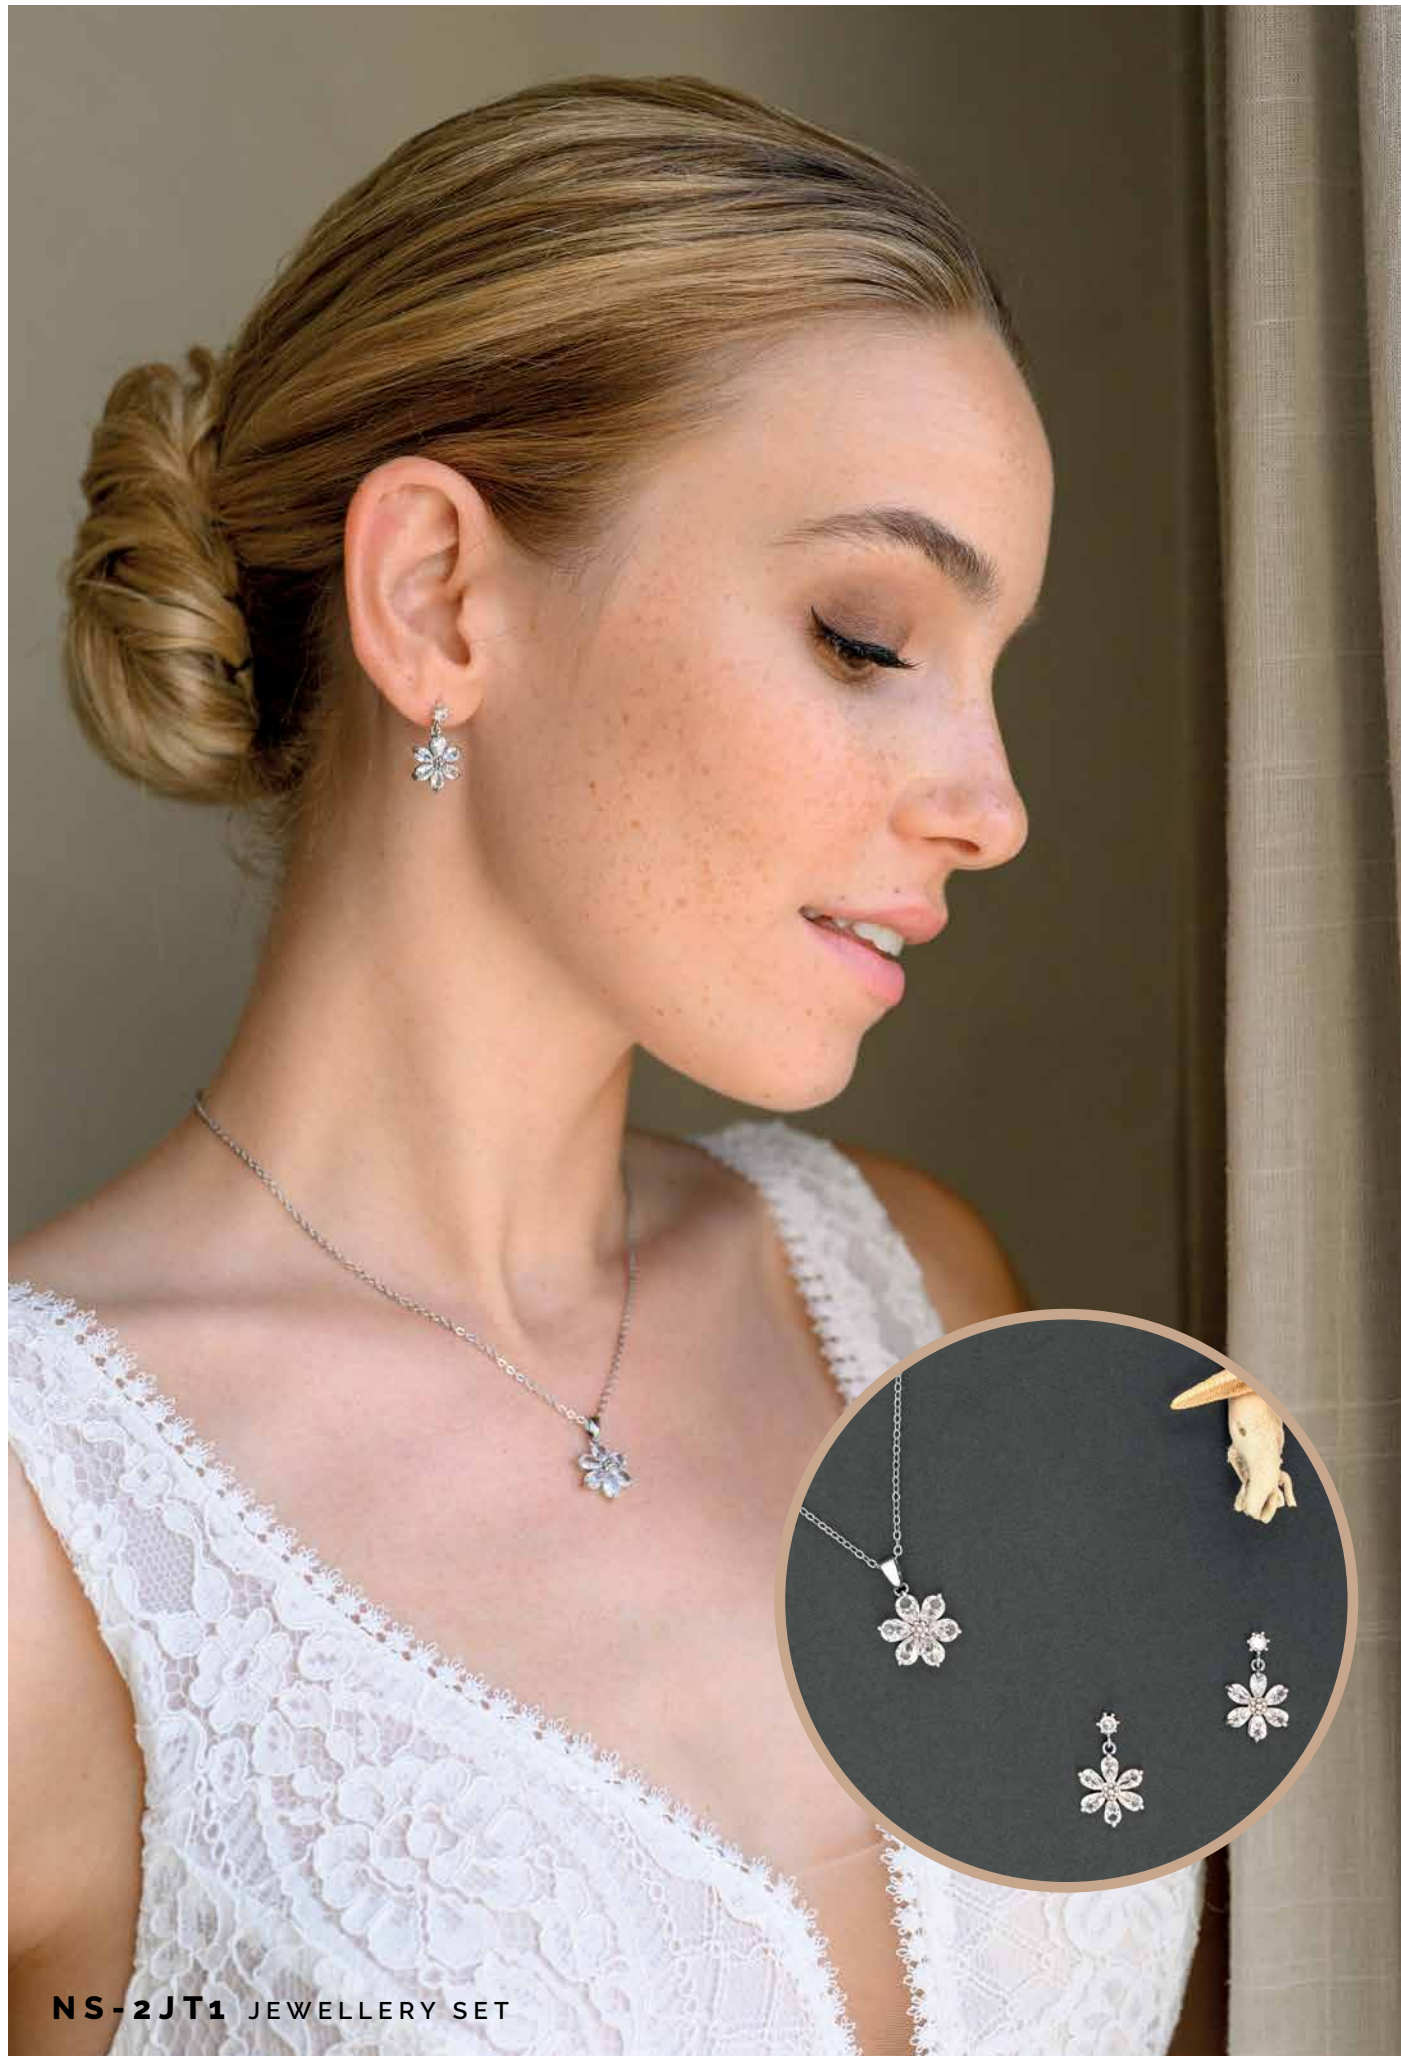

NS-2JT5 JEWELLERY SET

NS-2JT1 JEWELLERY SET