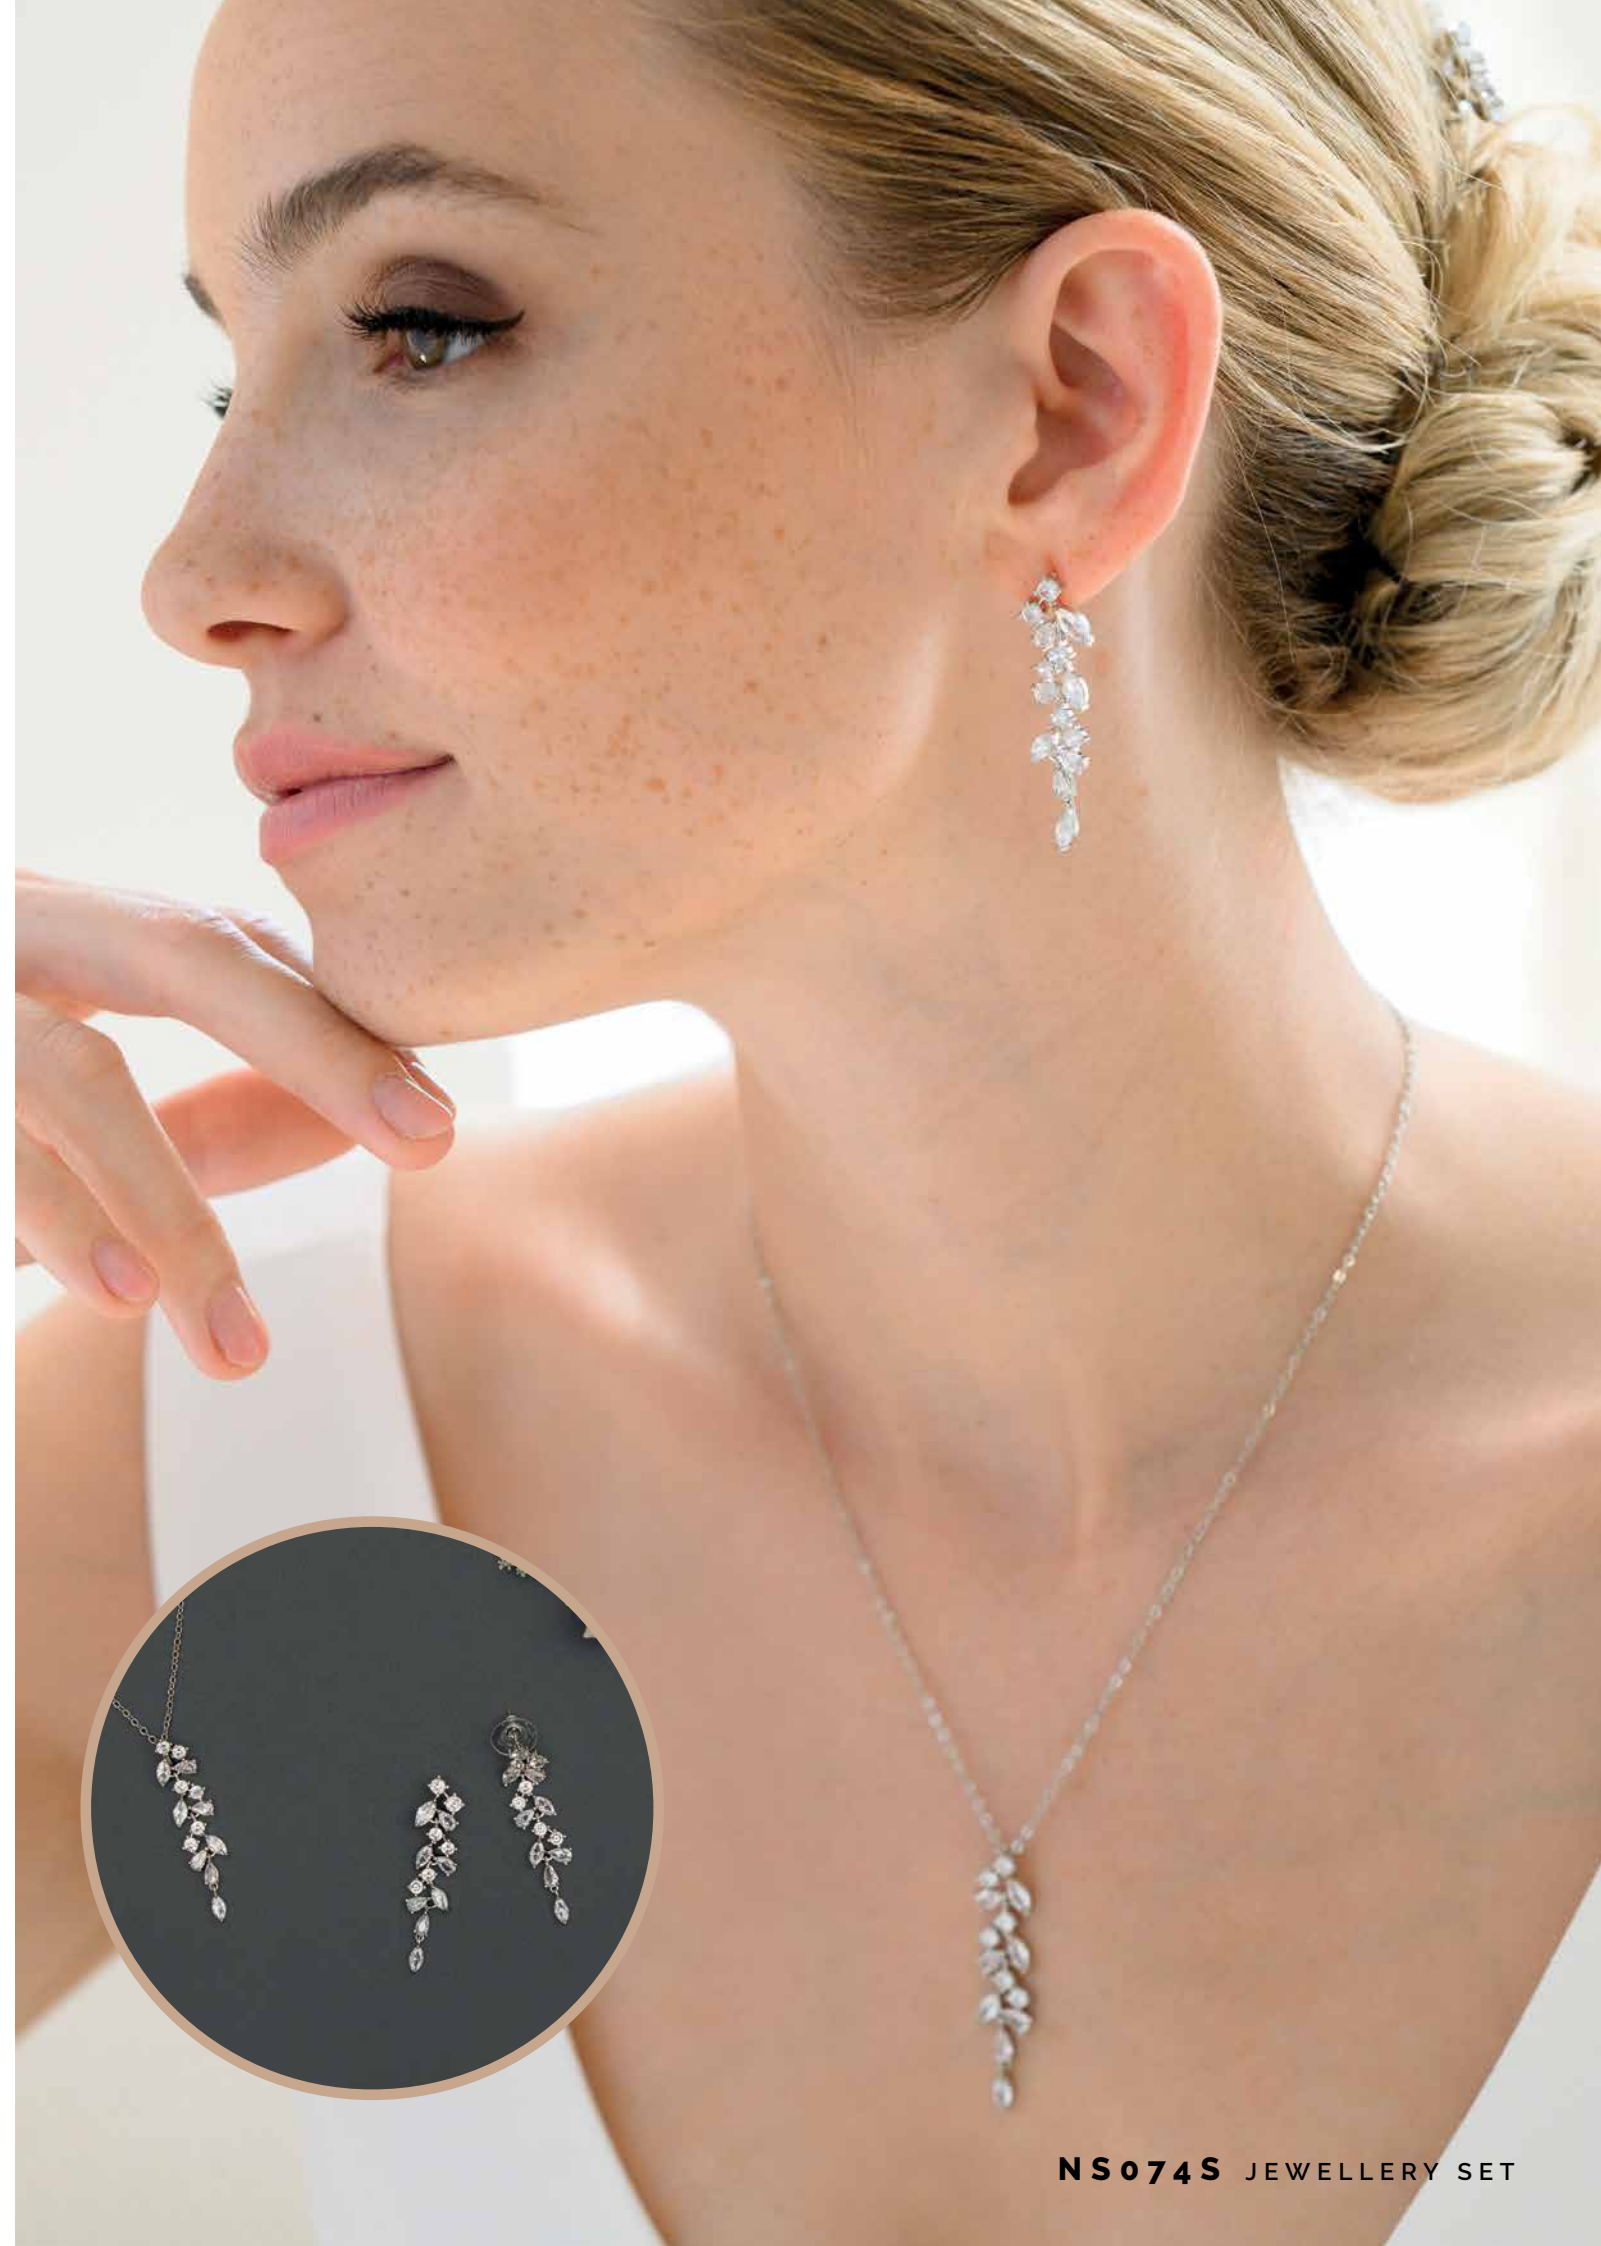

SARAH

36-41, 7 CM  
IVORY

ZOEY

36-41, 7,3 CM  
IVORY

NEW JEWELLERY  
COLLECTION  
2024

NS070S JEWELLERY SET

NS070RG JEWELLERY SET

**NS074RG** JEWELLERY SET