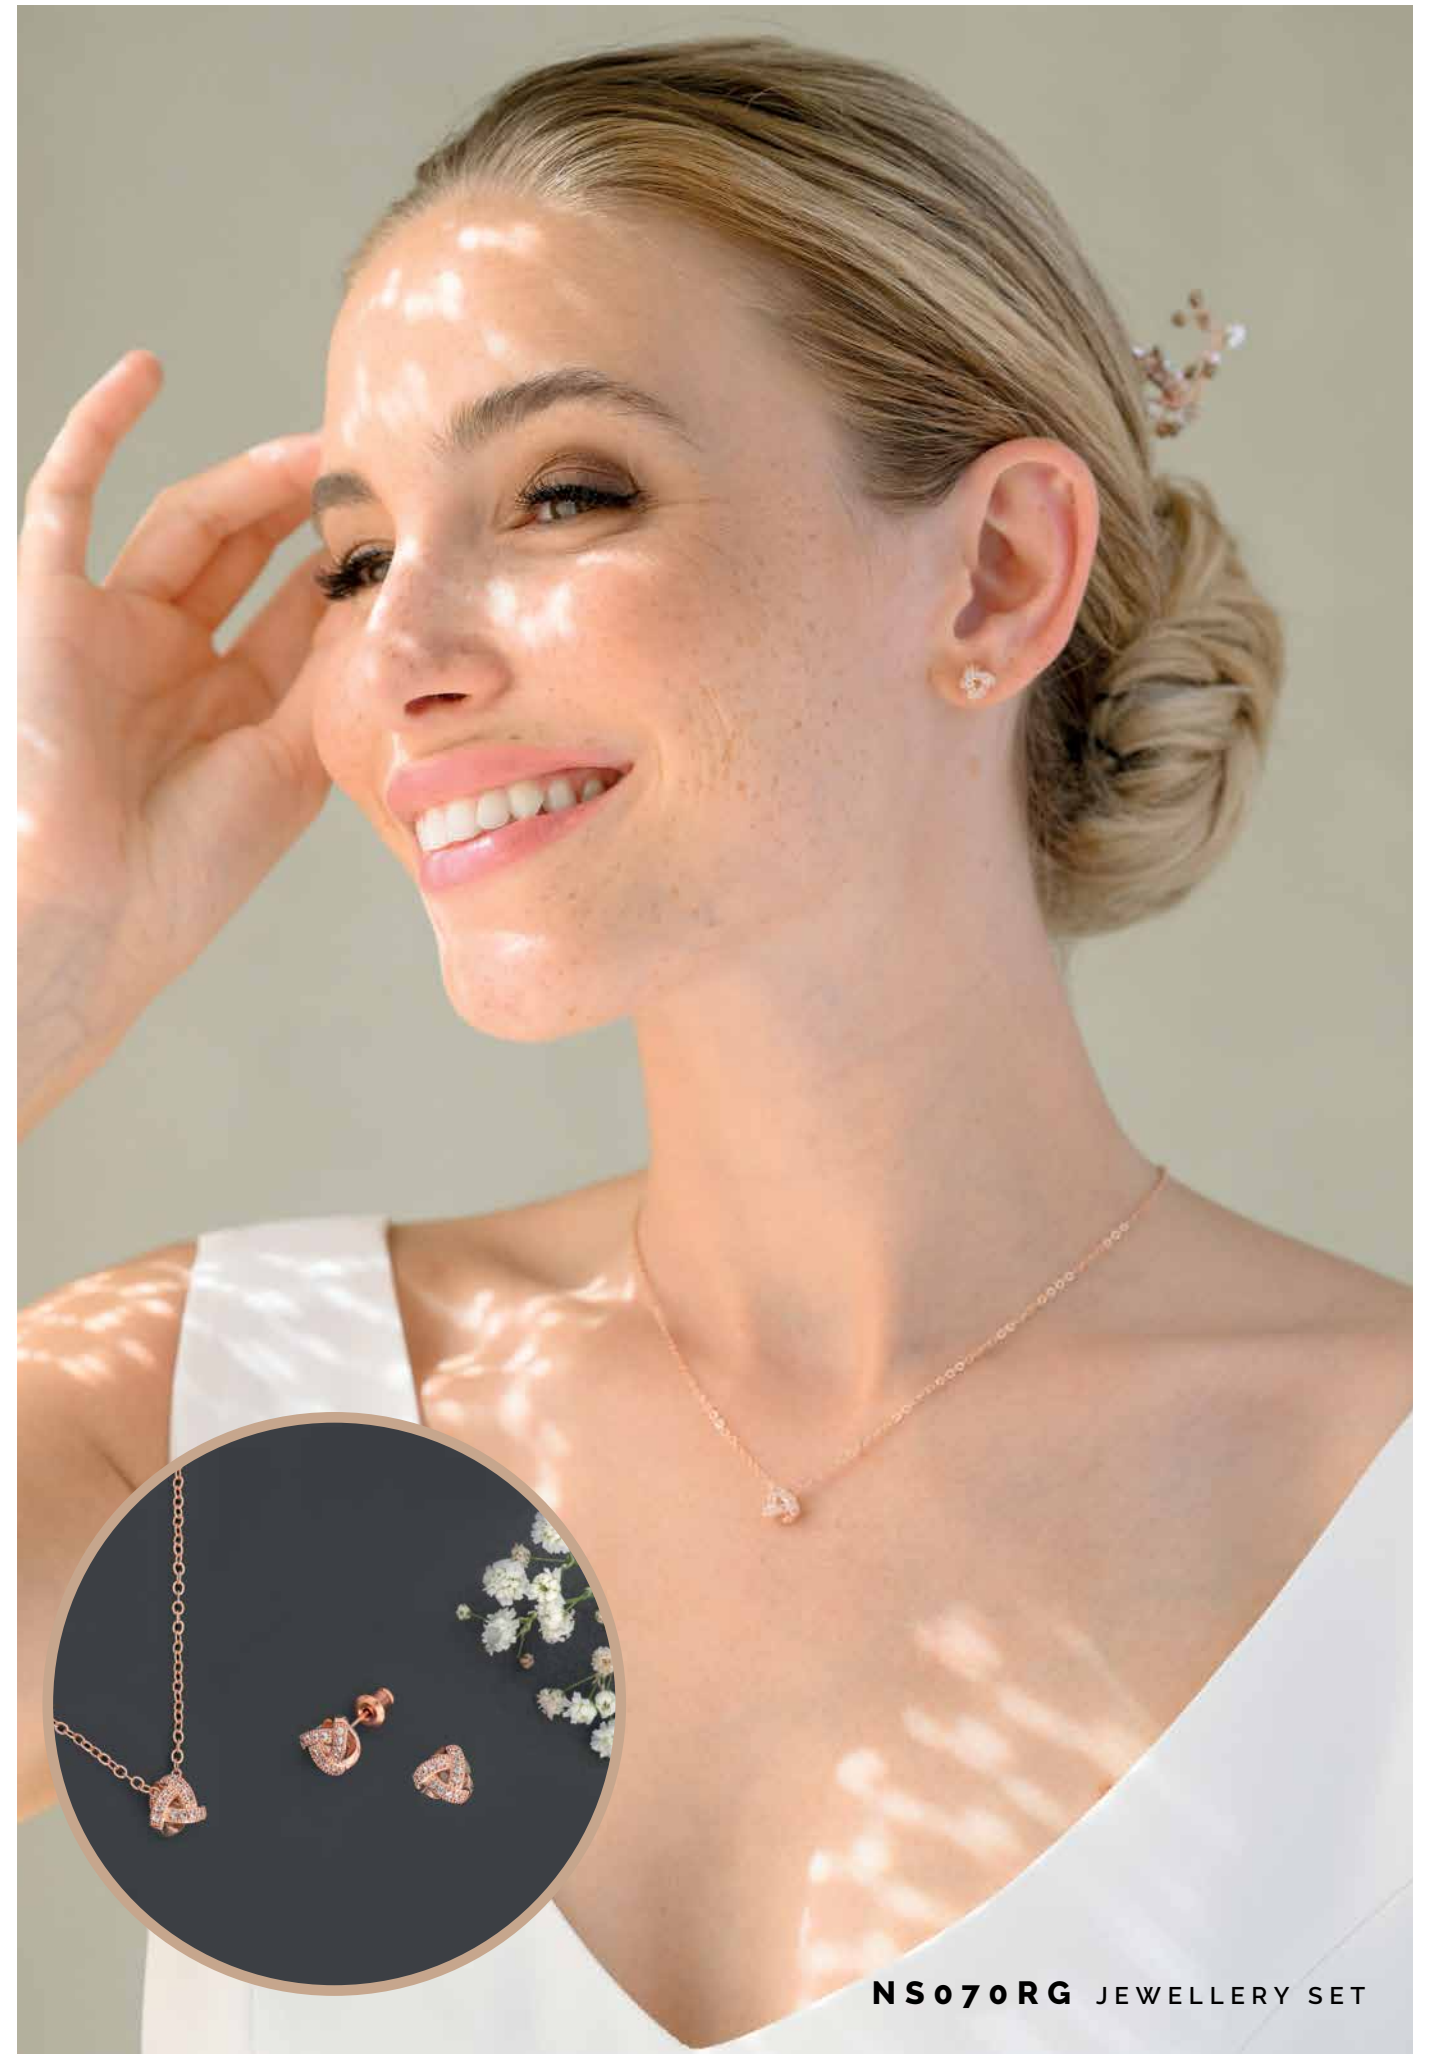

SARAH

36-41, 7 CM  
IVORY

ZOEY

36-41, 7,3 CM  
IVORY

NEW JEWELLERY  
COLLECTION  
2024

NS070S JEWELLERY SET

NS070RG JEWELLERY SET

**NS074RG** JEWELLERY SET