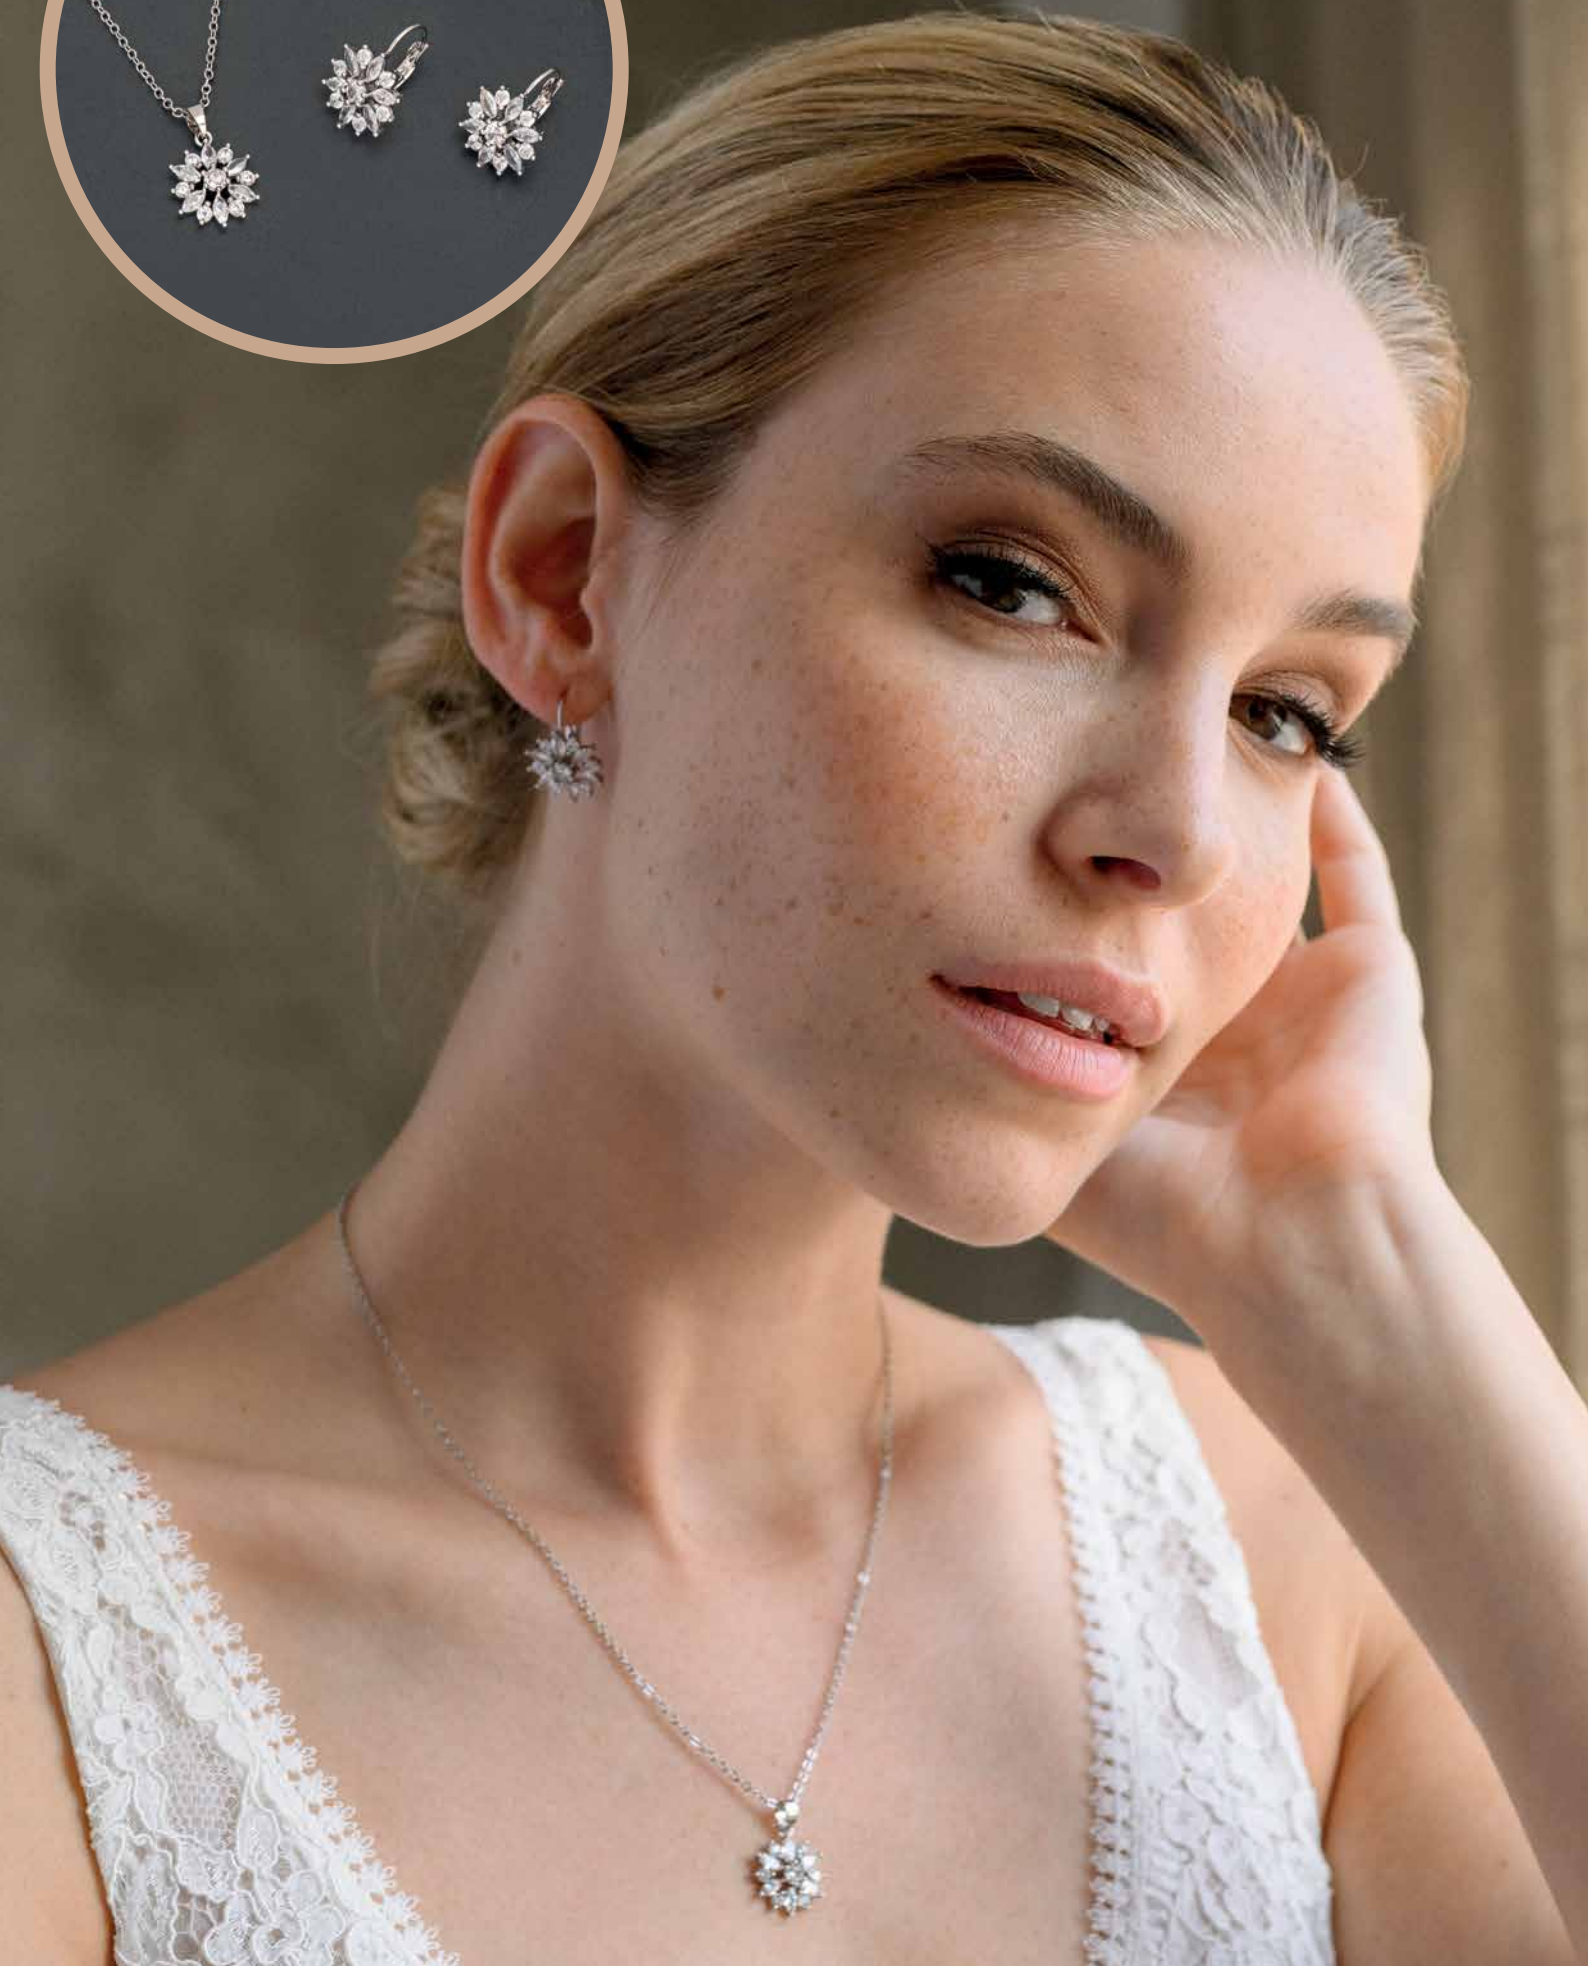

NS220147 JEWELLERY SET