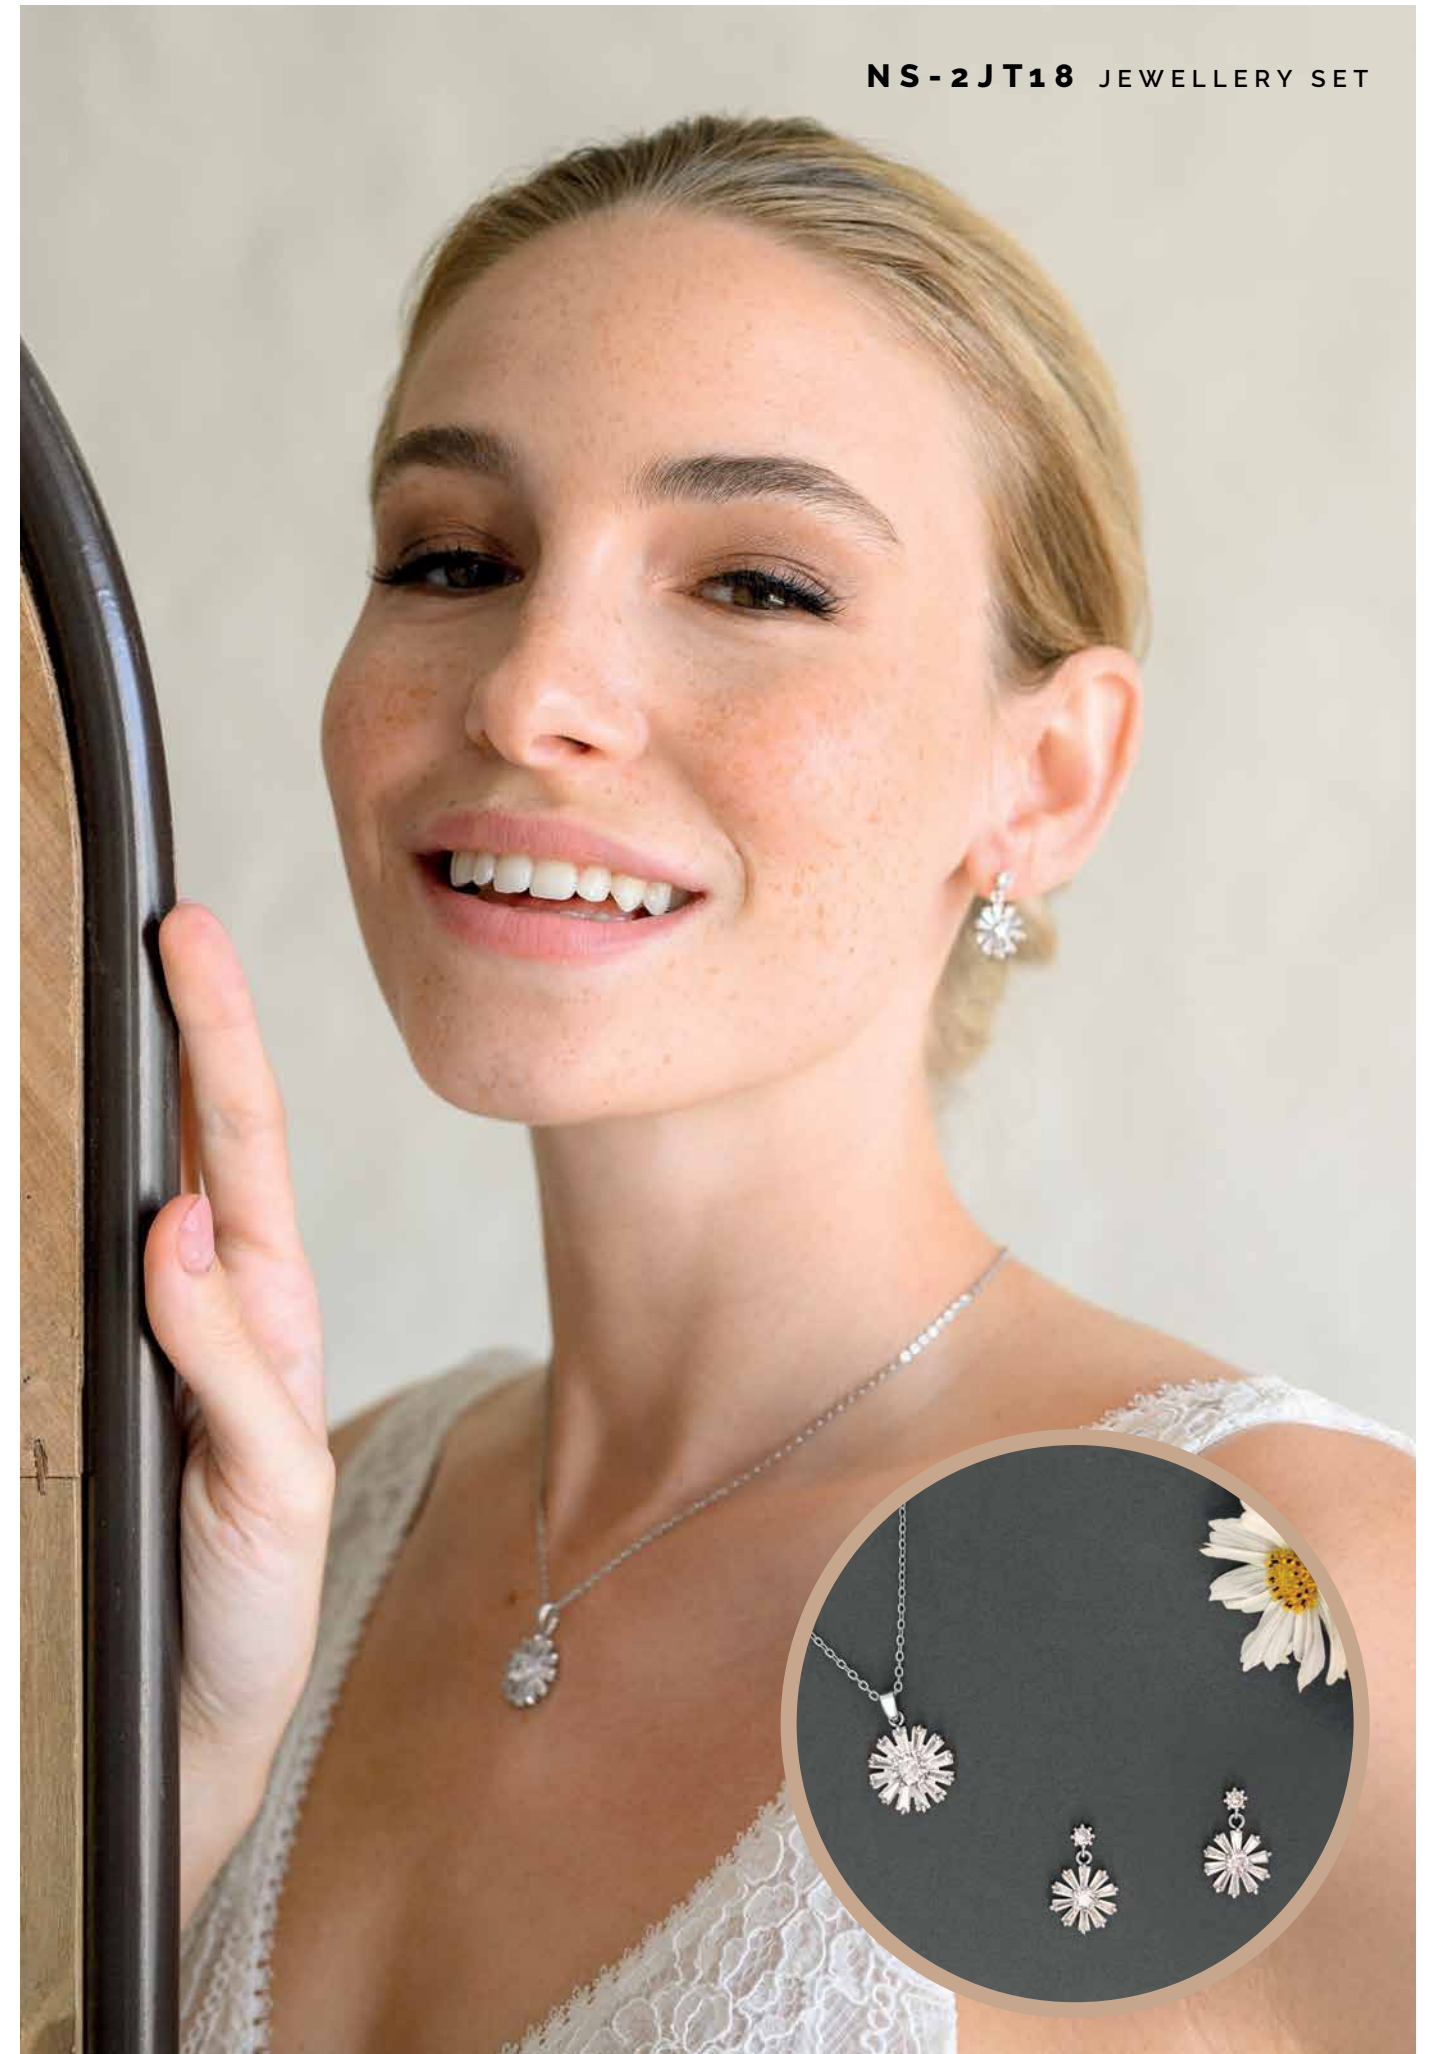

NS-2JT18 JEWELLERY SET