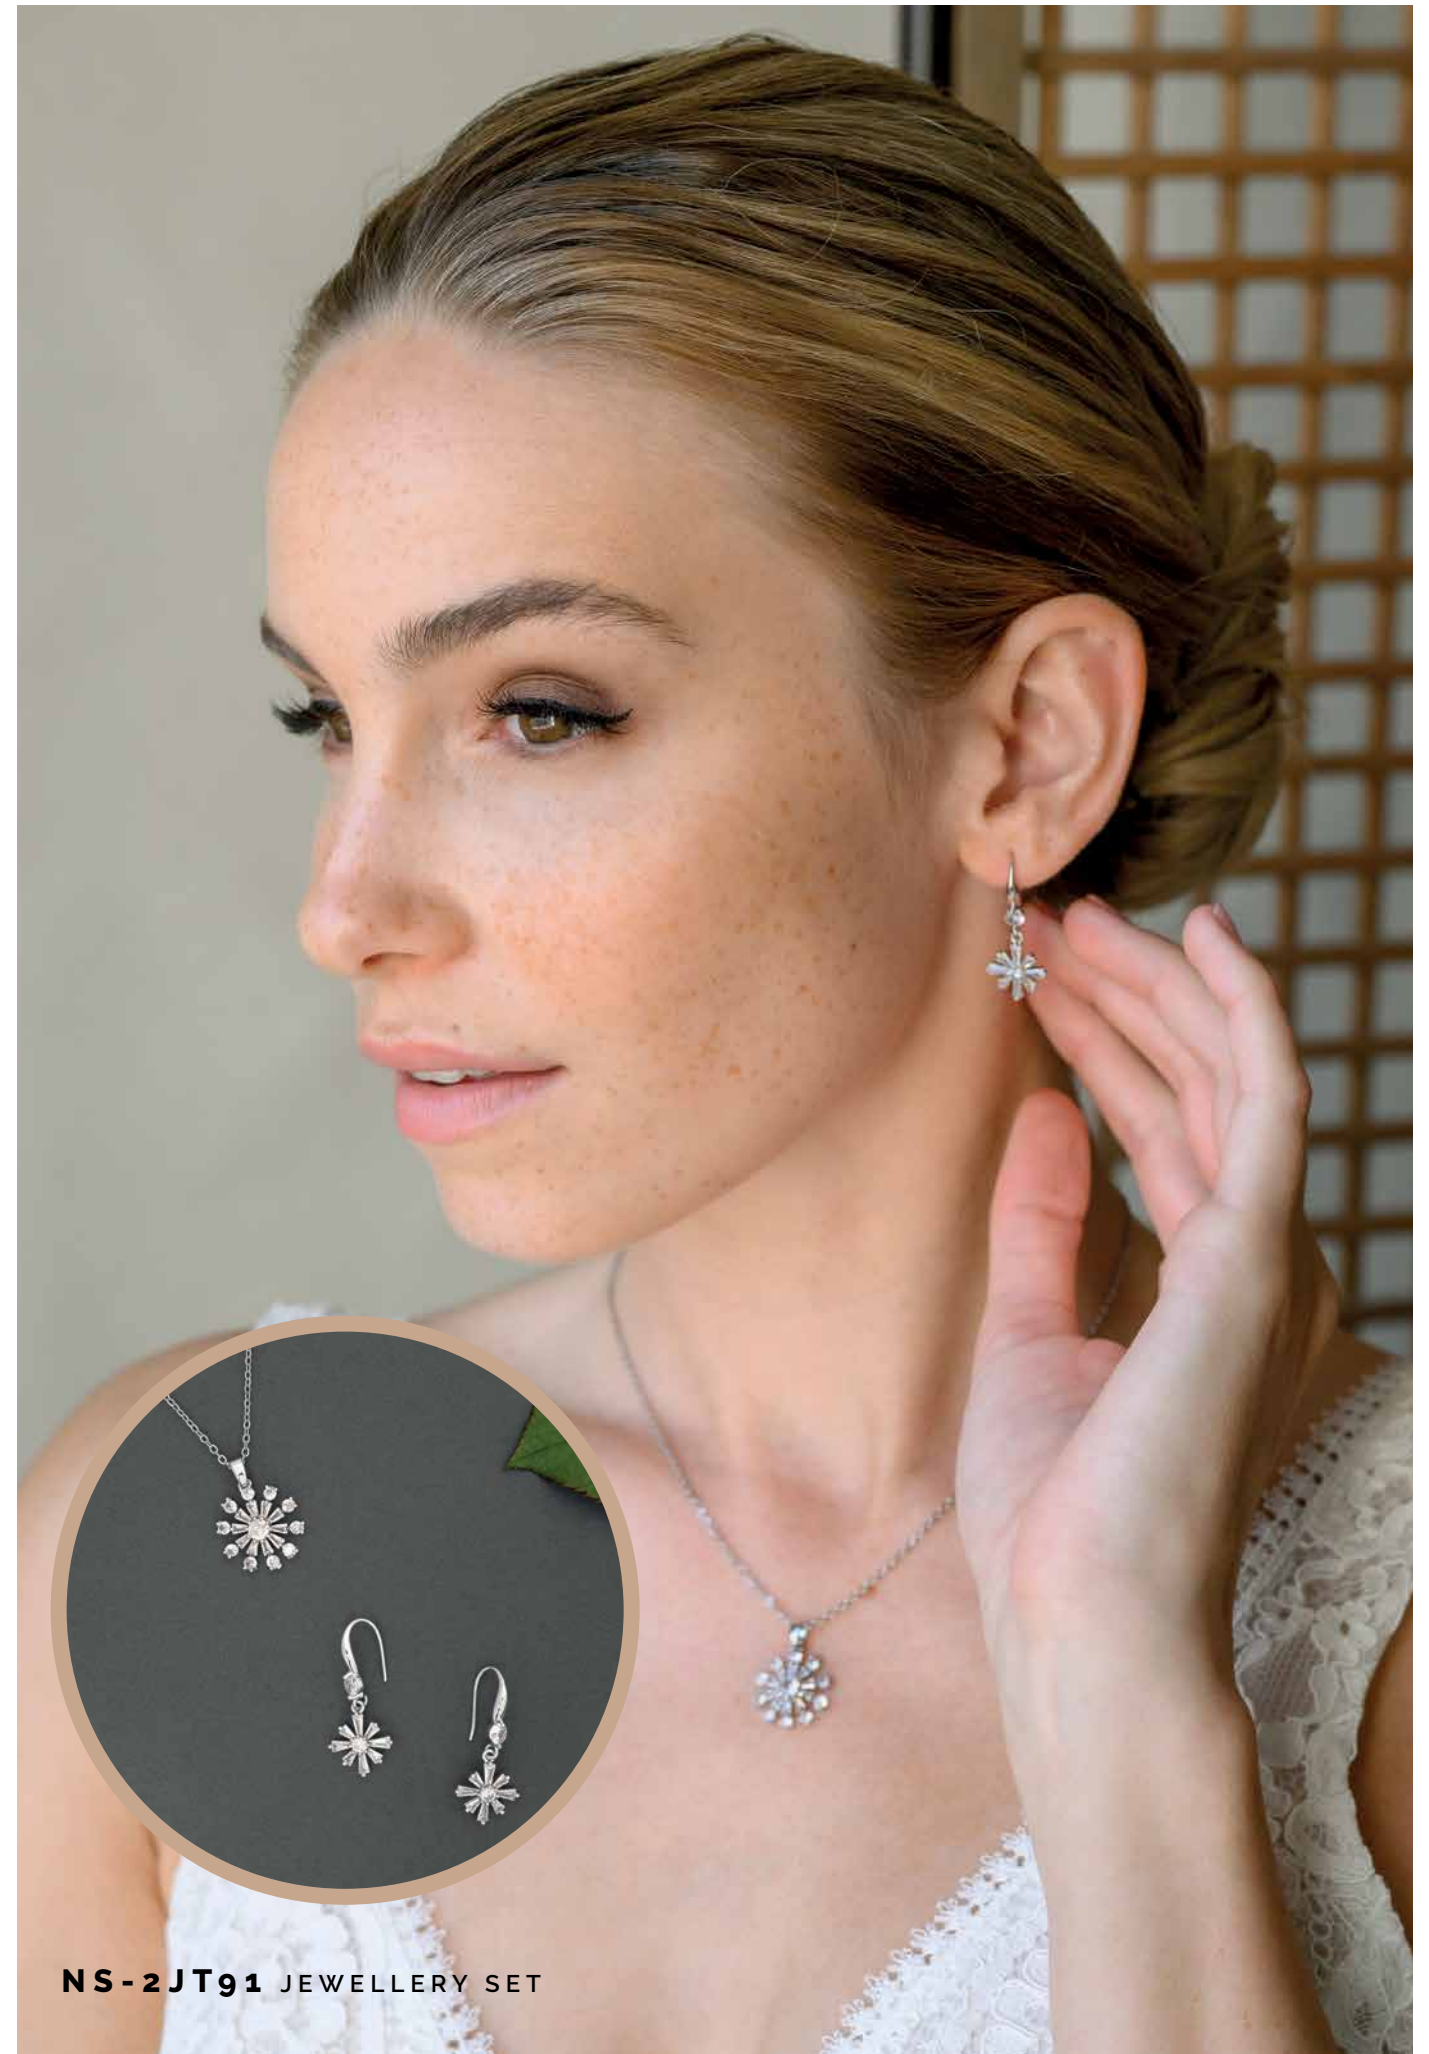

NS-2JT91 JEWELLERY SET