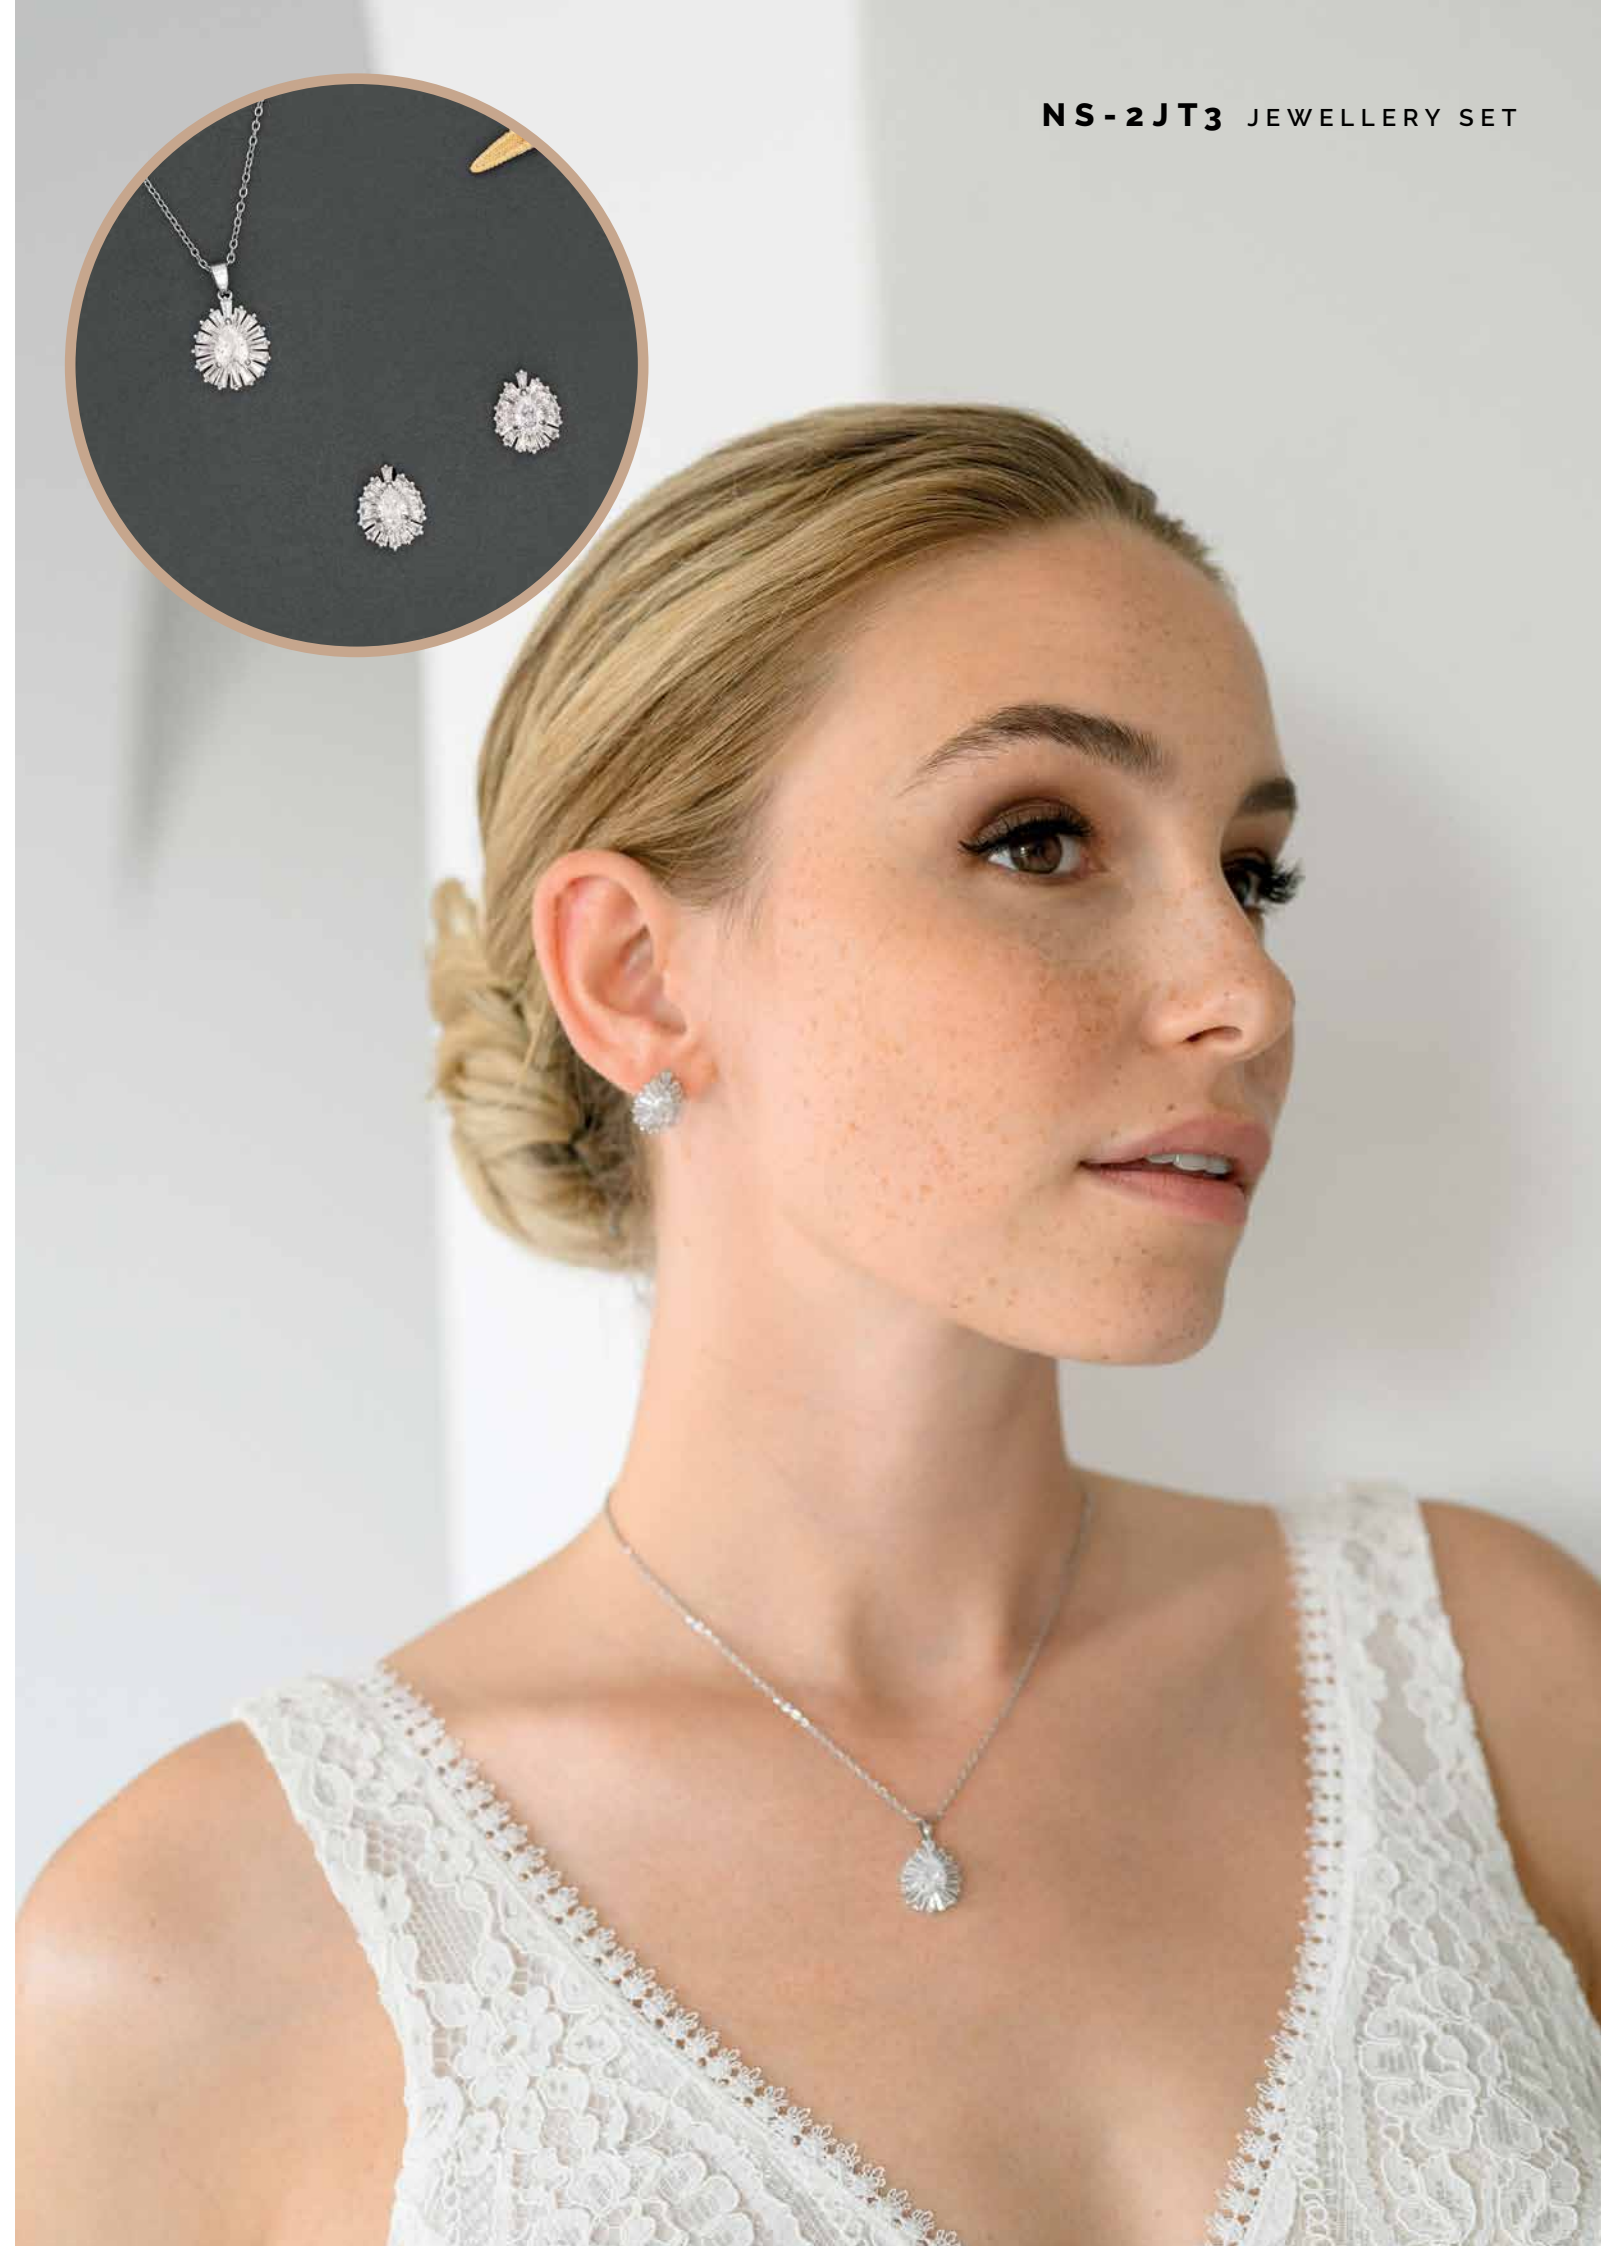

NS-2JT3 JEWELLERY SET